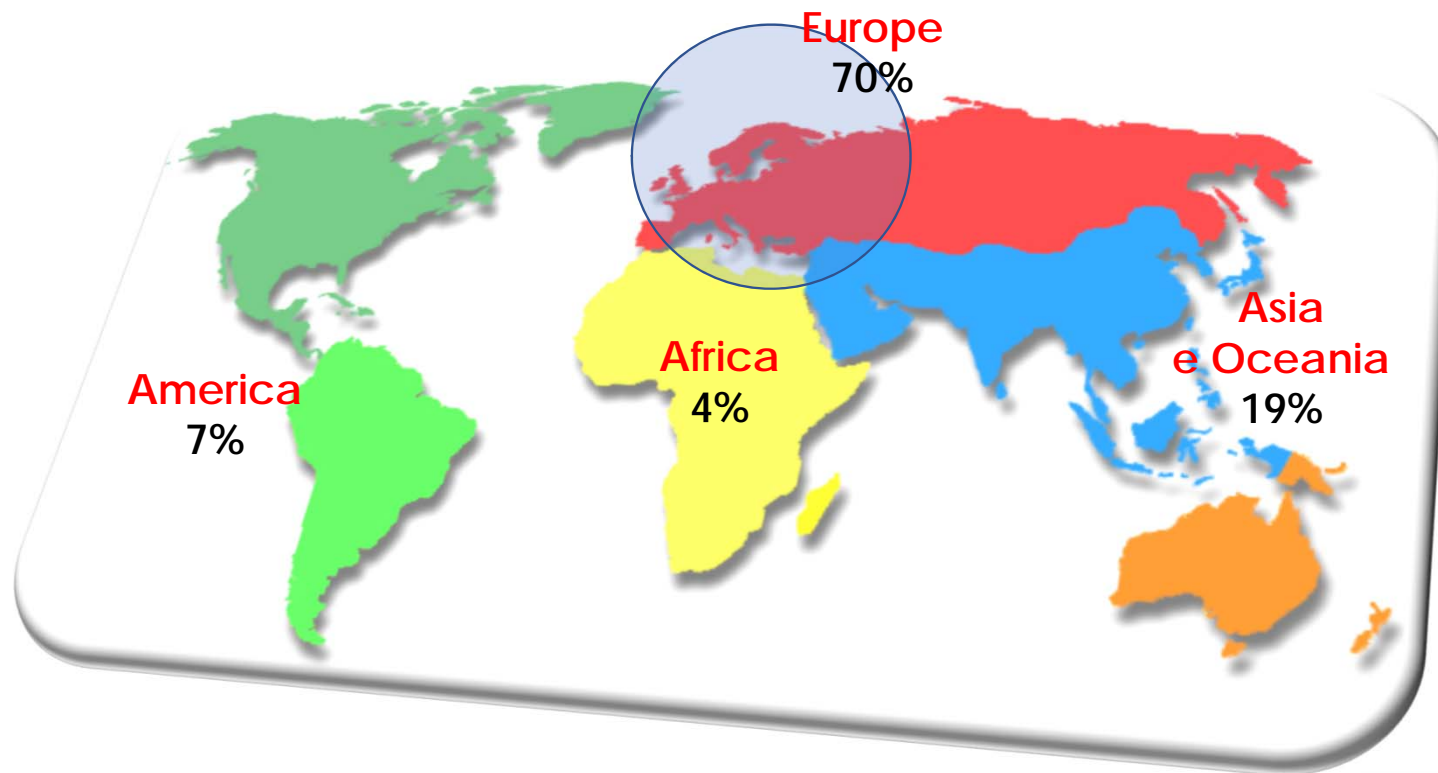

Xylexpo 2018

Post show report

General data of the show

425 exhibitors, including 116 from abroad, coming from 27 Countries.

34,785 sqm., net exhibiting area

17,781 unique visitors, 2,1 percent more than 2018.

28.3 percent of international visitors

Historical data – occupied sqm. (net exhibiting area)

Historical data – number of exhibitors

Historical data of unique visitors

Origin of International visitors Xylexpo 2018

Top 10 Countries visitors' origin Xylexpo 2018

Origin of Italian visitors Xylexpo 2018

Visitors' business Xylexpo 2018

Visitors' business role Xylexpo 2018