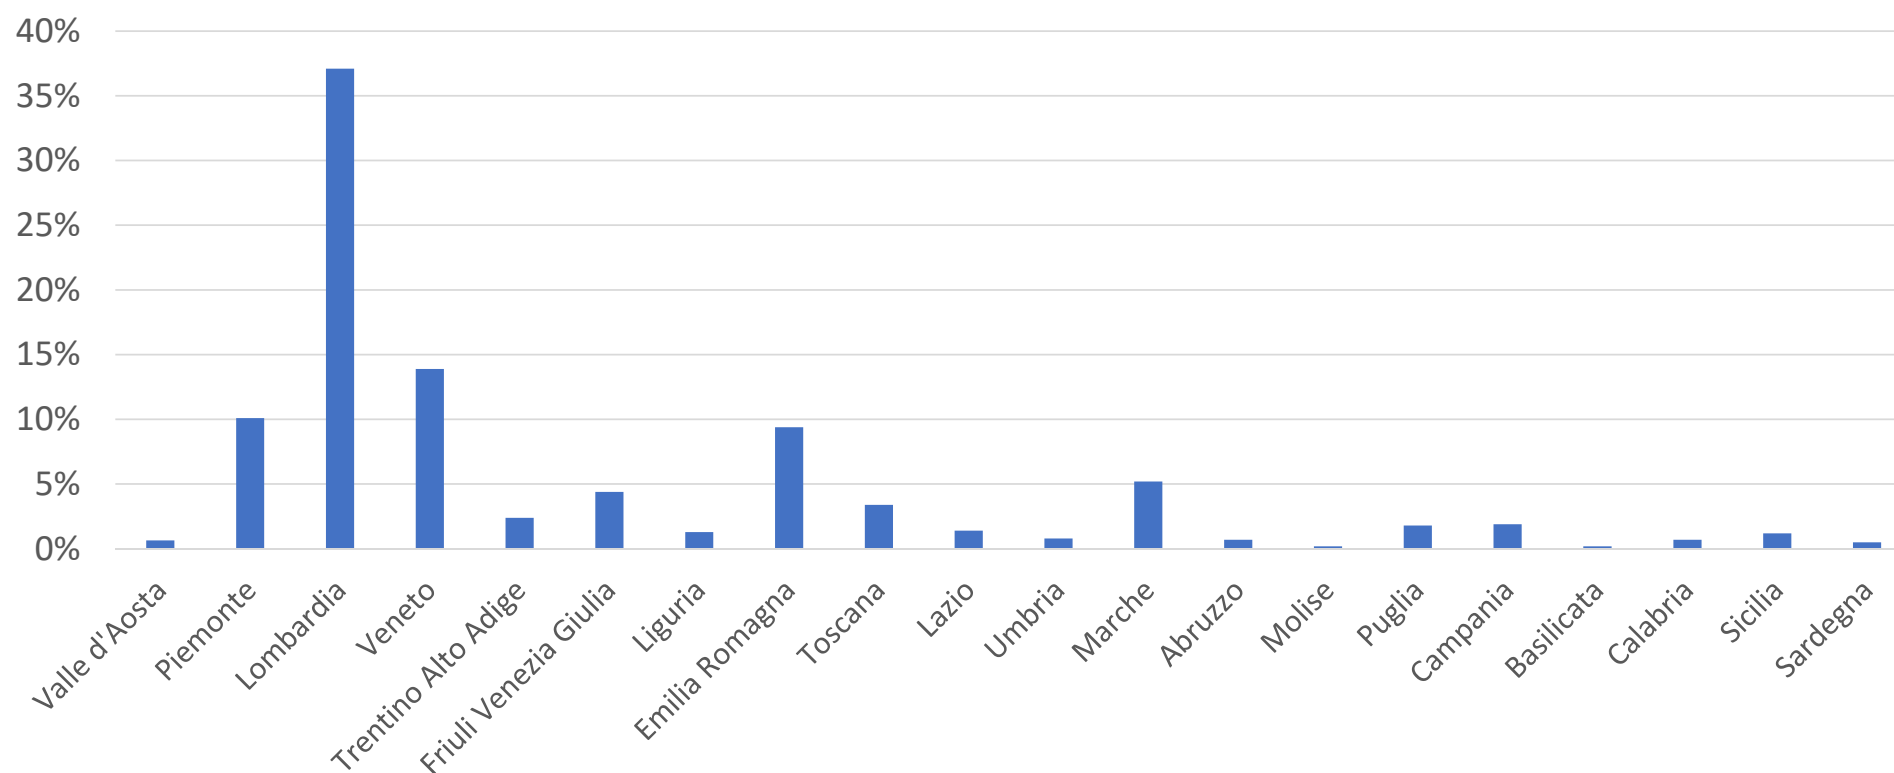

Xylexpo 2018

Post show report

General data of the show

425 exhibitors, including 116 from abroad, coming from 27 Countries.

34,785 sqm., net exhibiting area

17,781 unique visitors, 2,1 percent more than 2018.

28.3 percent of international visitors

Historical data – occupied sqm. (net exhibiting area)

Historical data – number of exhibitors

Historical data of unique visitors

Origin of International visitors Xylexpo 2018

Top 10 Countries visitors' origin Xylexpo 2018

Origin of Italian visitors Xylexpo 2018

Visitors' business Xylexpo 2018

Visitors' business role Xylexpo 2018