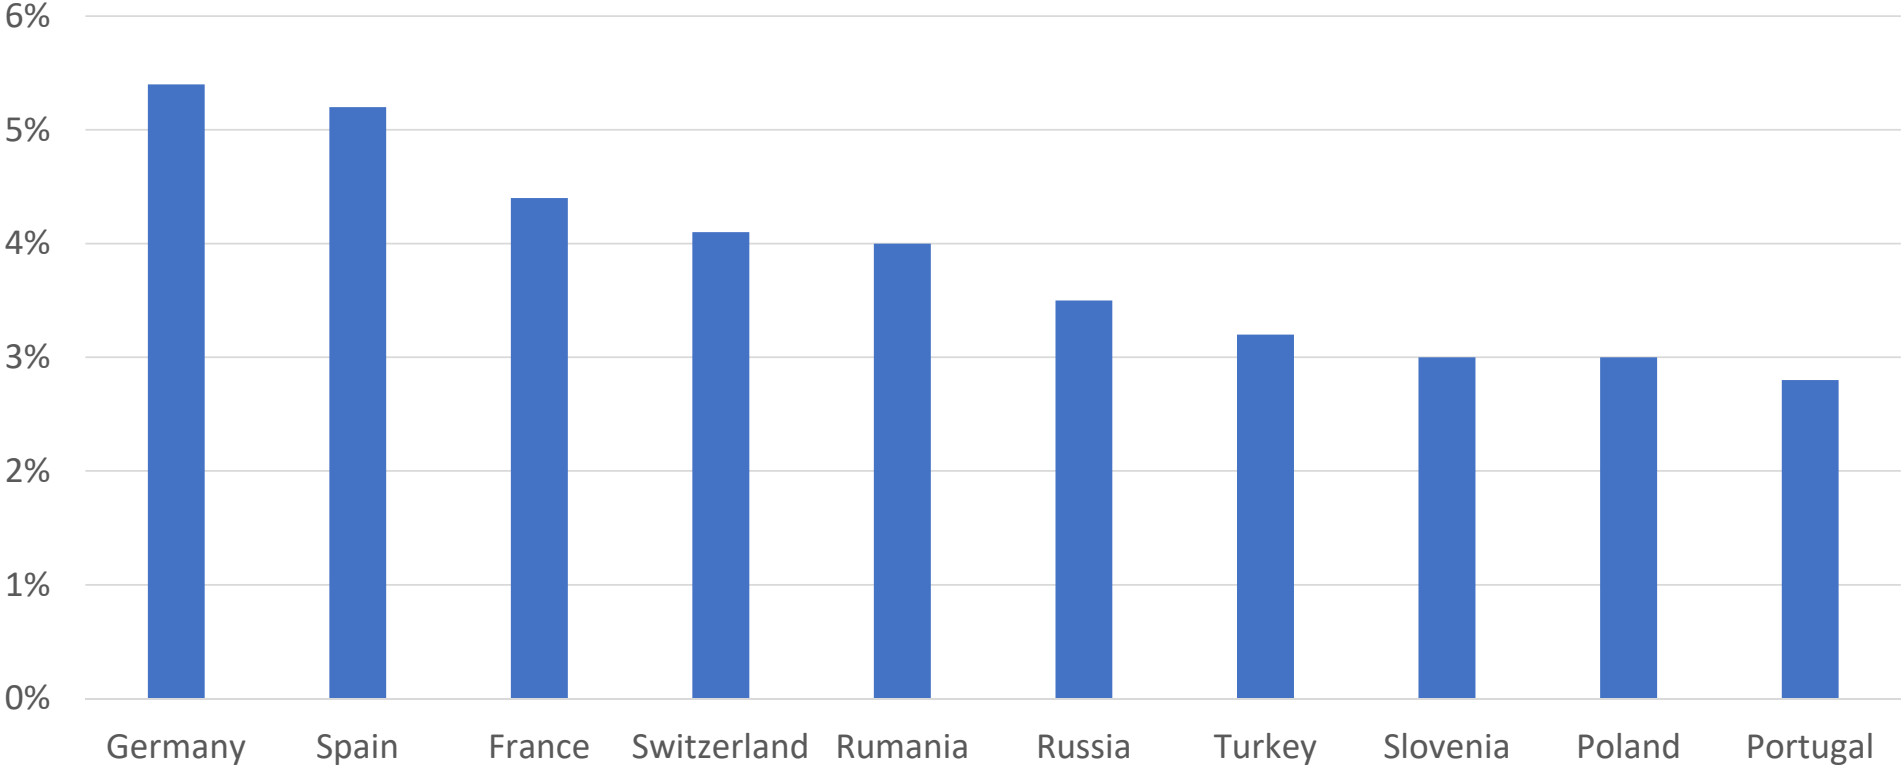

Xylexpo 2018

Post show report

General data of the show

425 exhibitors, including 116 from abroad, coming from 27 Countries.

34,785 sqm., net exhibiting area

17,781 unique visitors, 2,1 percent more than 2018.

28.3 percent of international visitors

Historical data – occupied sqm. (net exhibiting area)

Historical data – number of exhibitors

Historical data of unique visitors

Origin of International visitors Xylexpo 2018

Top 10 Countries visitors' origin Xylexpo 2018

Origin of Italian visitors Xylexpo 2018

Visitors' business Xylexpo 2018

Visitors' business role Xylexpo 2018