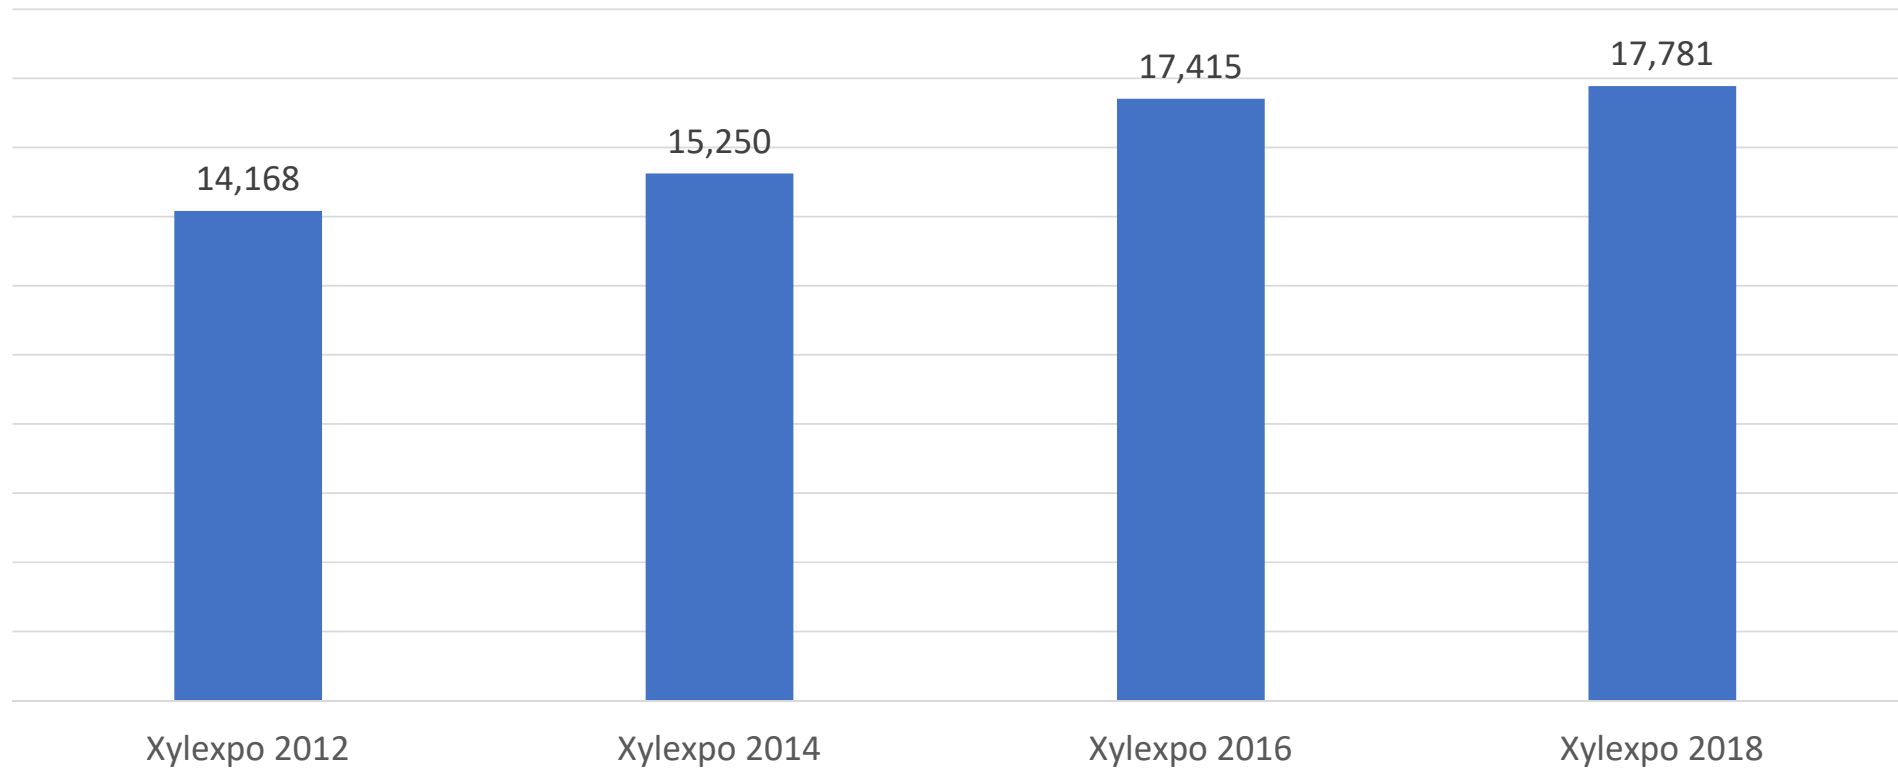

Xylexpo 2018

Post show report

General data of the show

425 exhibitors, including 116 from abroad, coming from 27 Countries.

34,785 sqm., net exhibiting area

17,781 unique visitors, 2,1 percent more than 2018.

28.3 percent of international visitors

Historical data – occupied sqm. (net exhibiting area)

Historical data – number of exhibitors

Historical data of unique visitors

Origin of International visitors Xylexpo 2018

Top 10 Countries visitors' origin Xylexpo 2018

Origin of Italian visitors Xylexpo 2018

Visitors' business Xylexpo 2018

Visitors' business role Xylexpo 2018