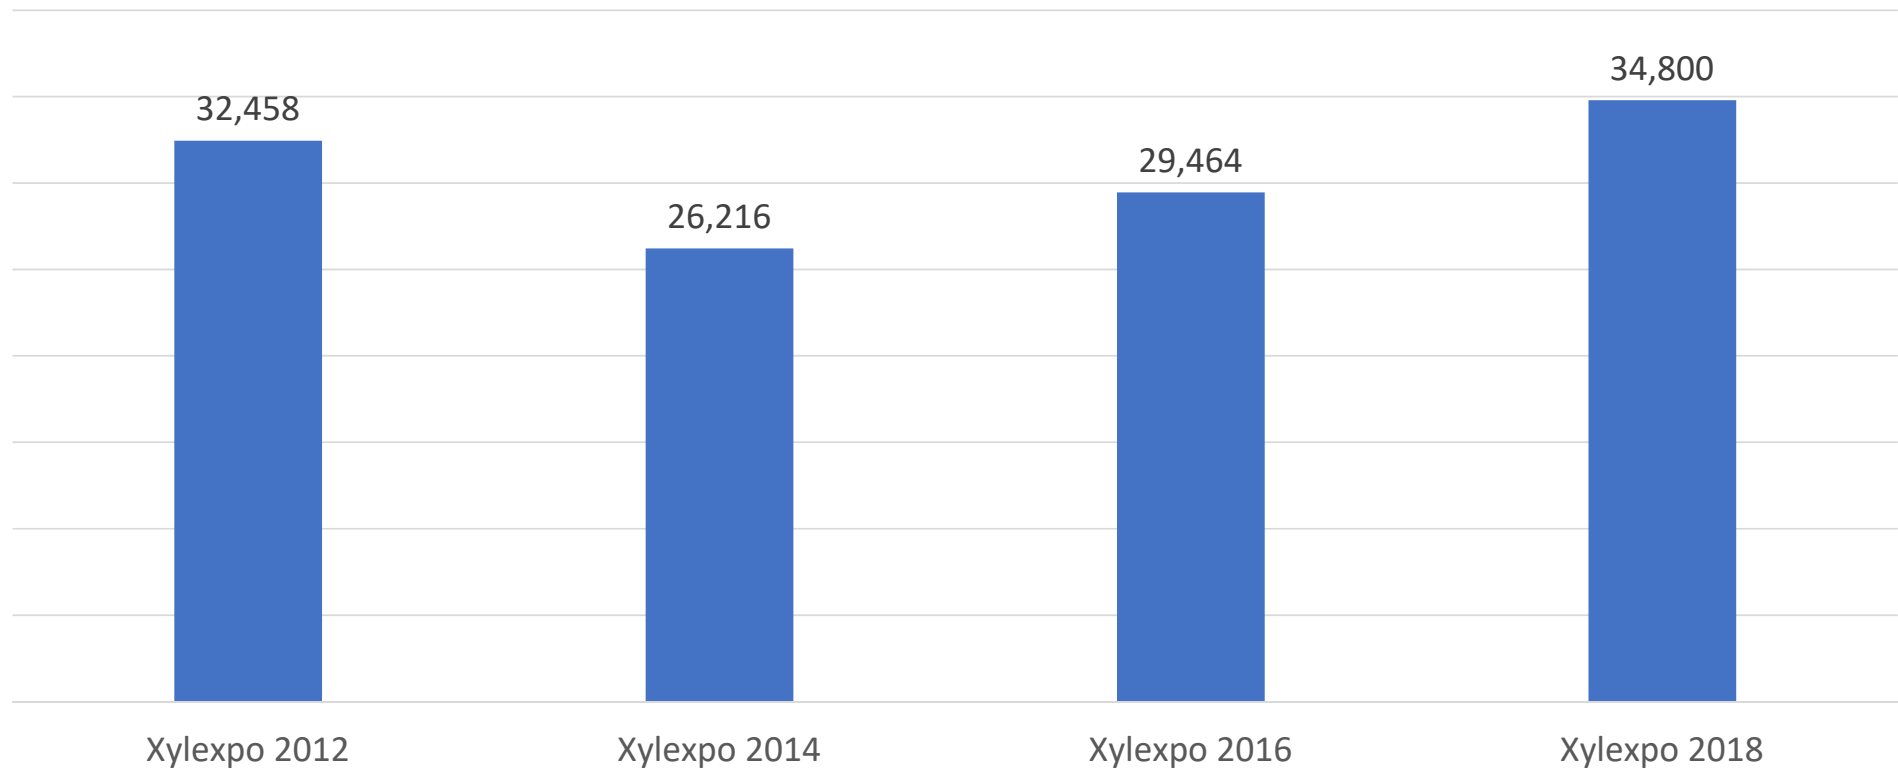

Xylexpo 2018

Post show report

General data of the show

425 exhibitors, including 116 from abroad, coming from 27 Countries.

34,785 sqm., net exhibiting area

17,781 unique visitors, 2,1 percent more than 2018.

28.3 percent of international visitors

Historical data – occupied sqm. (net exhibiting area)

Historical data – number of exhibitors

Historical data of unique visitors

Origin of International visitors Xylexpo 2018