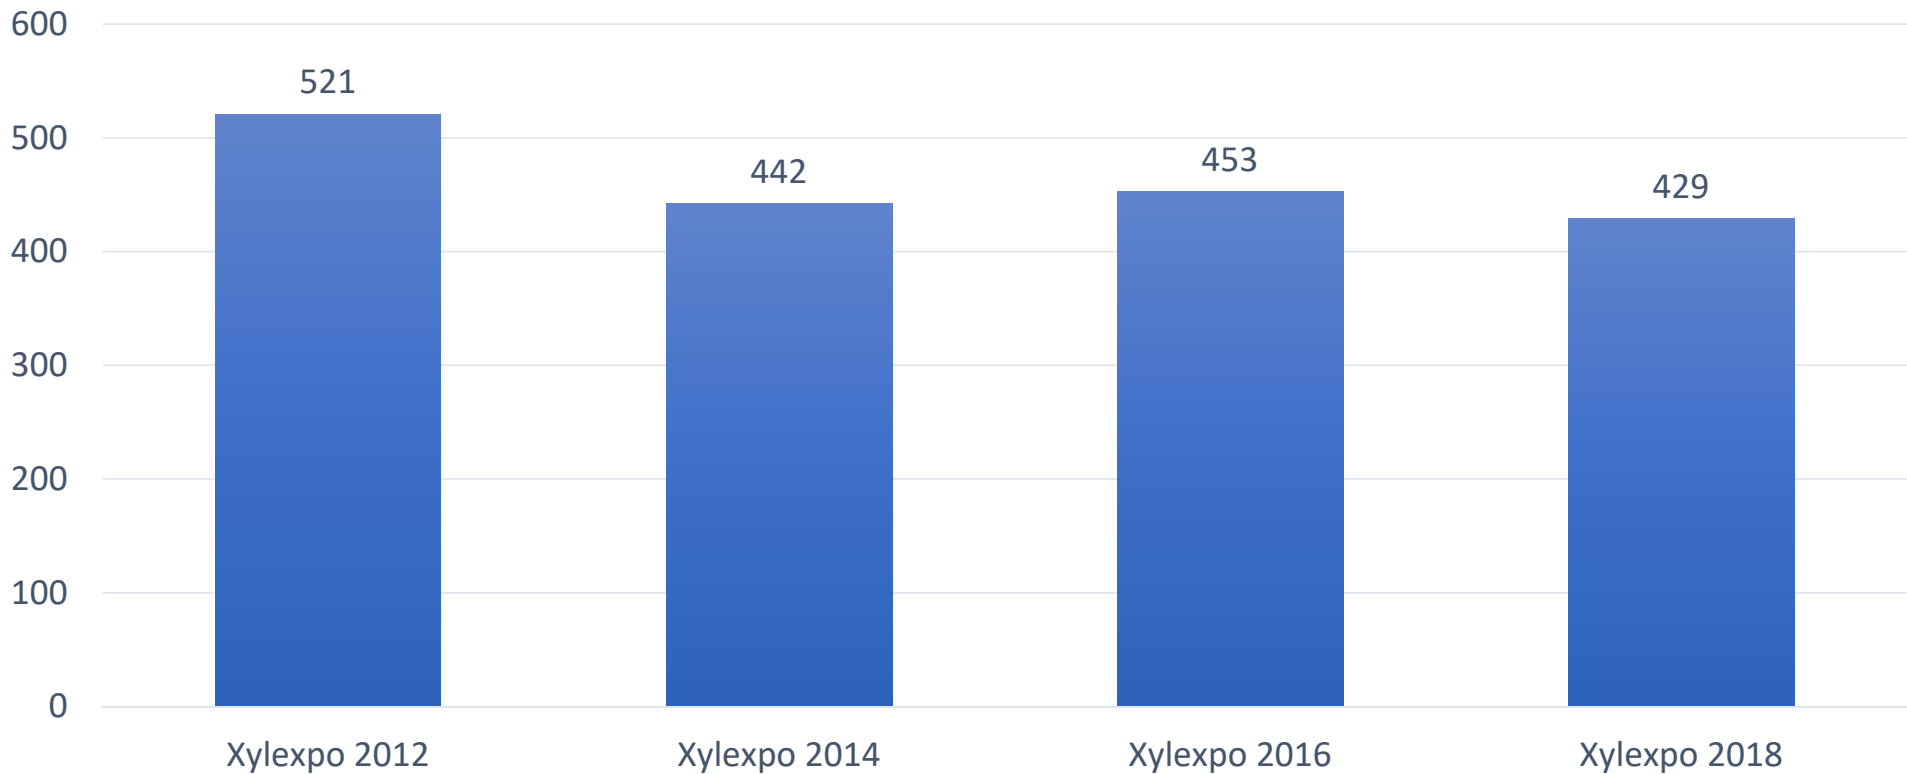

Xylexpo 2018

Post show report

General data of the show

425 exhibitors, including 116 from abroad, coming from 27 Countries.

34,785 sqm., net exhibiting area

17,781 unique visitors, 2,1 percent more than 2018.

28.3 percent of international visitors

Historical data – occupied sqm. (net exhibiting area)

Historical data – number of exhibitors

Historical data of unique visitors

Origin of International visitors Xylexpo 2018